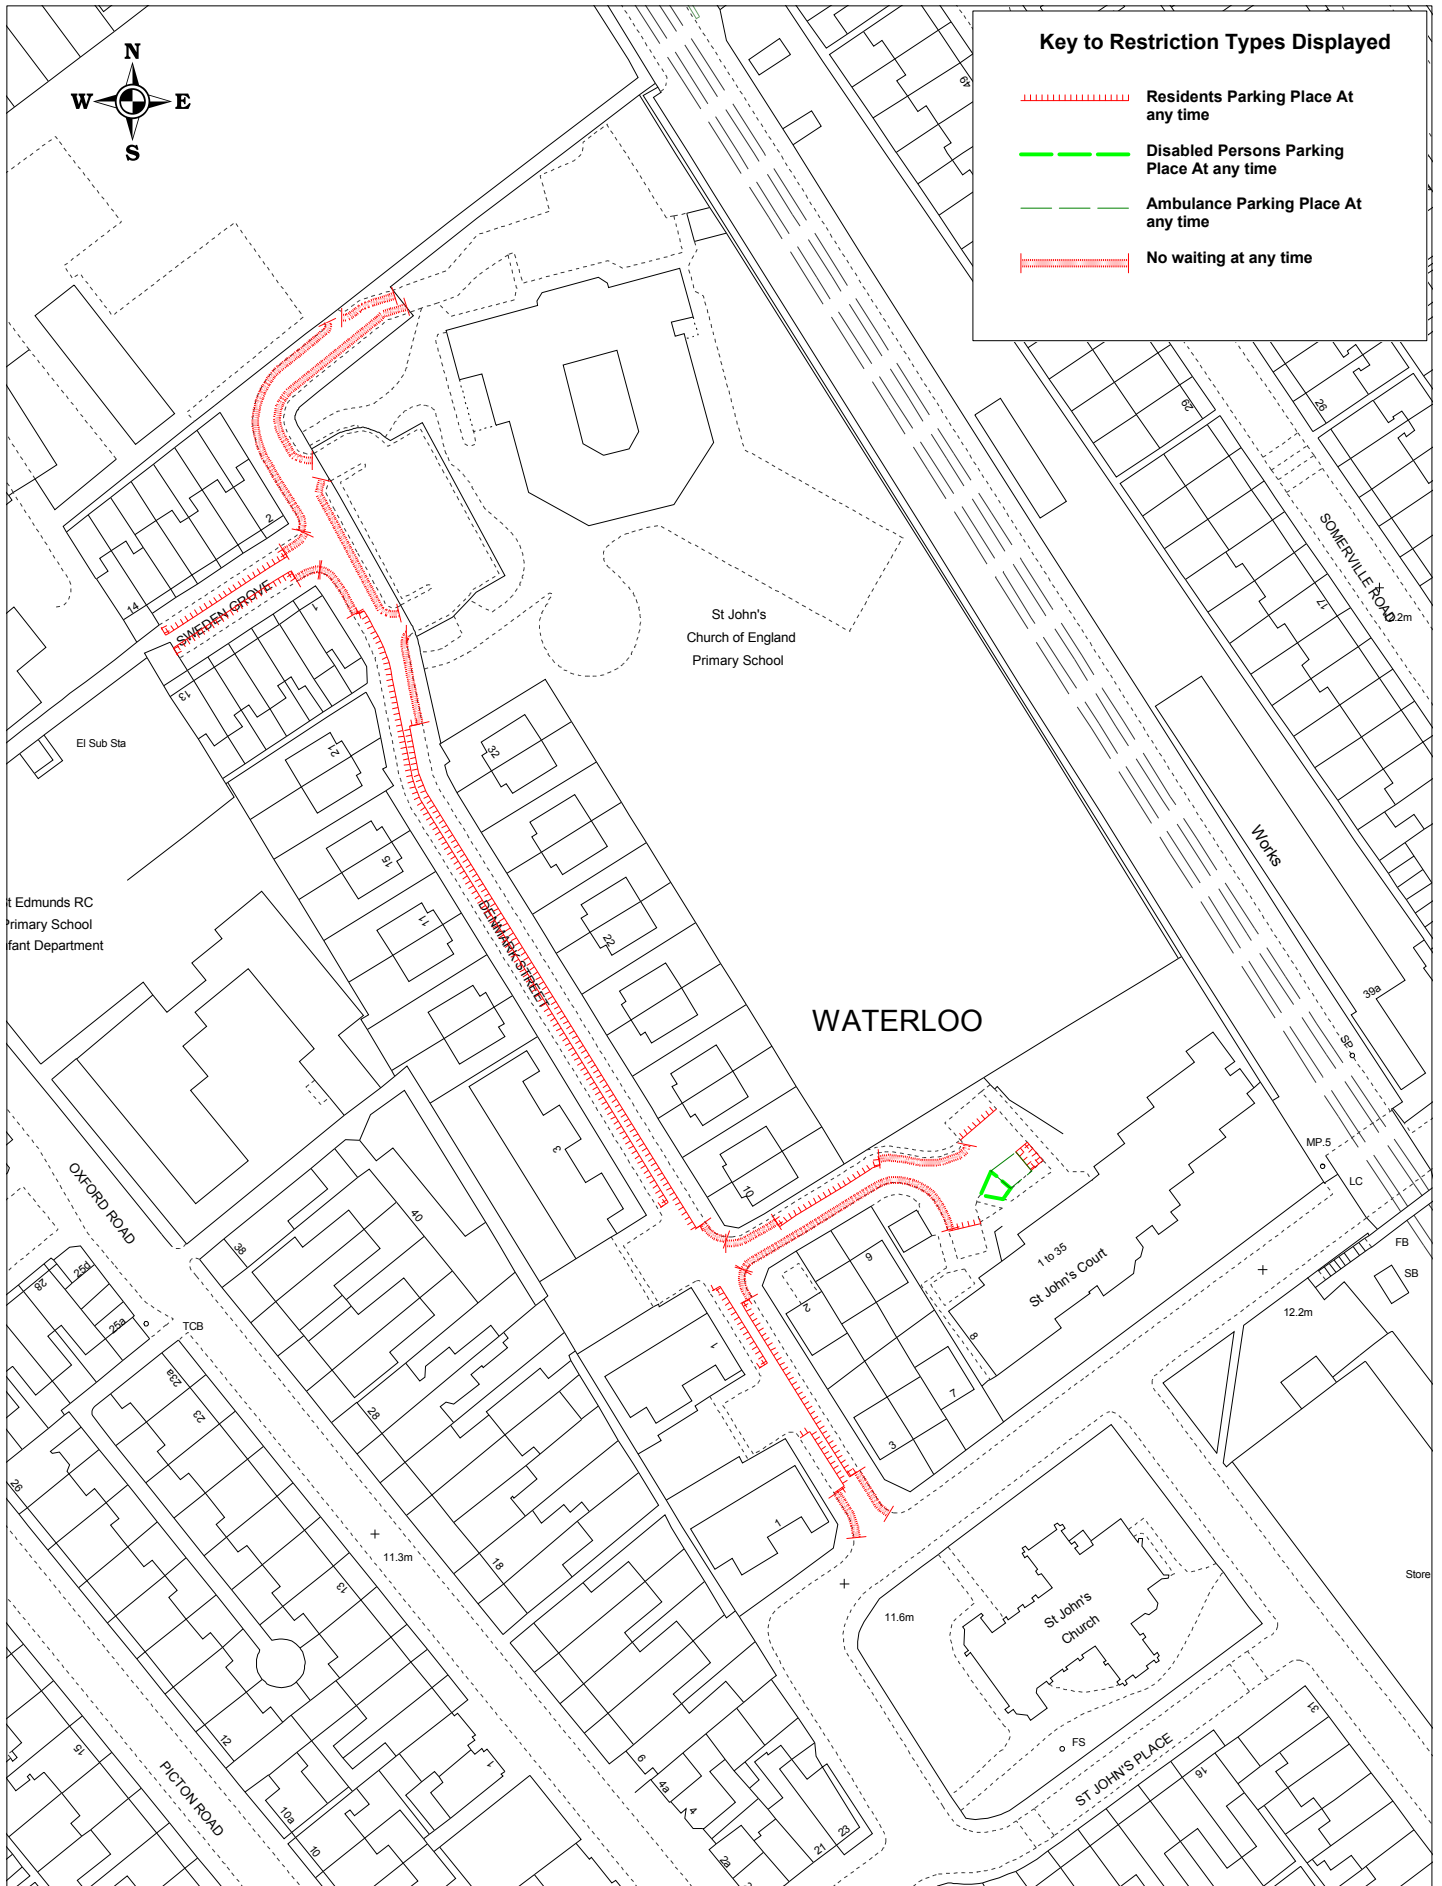

PARKING ON DENMARK STREET

Dear Parents and Carers

Re: Serious risk to child safety- parking on Denmark Street

It's ironic that the biggest threat to our children's safety is parents themselves, namely the minority who persist on parking inappropriately on Denmark Street.

As you may be aware the situation outside of our school is becoming an issue for the safety of our children and we are concerned over the number of reported near-misses that relate to careless parking and driving. The School fear that it's only a matter of time before a young child is either seriously injured, or in the worst possible scenario, killed by a parent during the peak drop off and pick up times or by parking on the pavements outside the main entrance or disregarding the resident only parking scheme.

Provide the relevant enforcing authority with photographic evidence of anyone who breaks the law;

Please do not park in the red area

The full set of enforceable traffic regulation orders / markings are on the reverse of this flyer, provided by Sefton.

© Crown copyright. All rights reserved

Licence No. 2003

Denmark Street & Sweden Grove, Waterloo Enforceable parking restrictions

SCALE	1 : 1250
DATE	17/11/2016
DRAWING No.	
DRAWN BY	